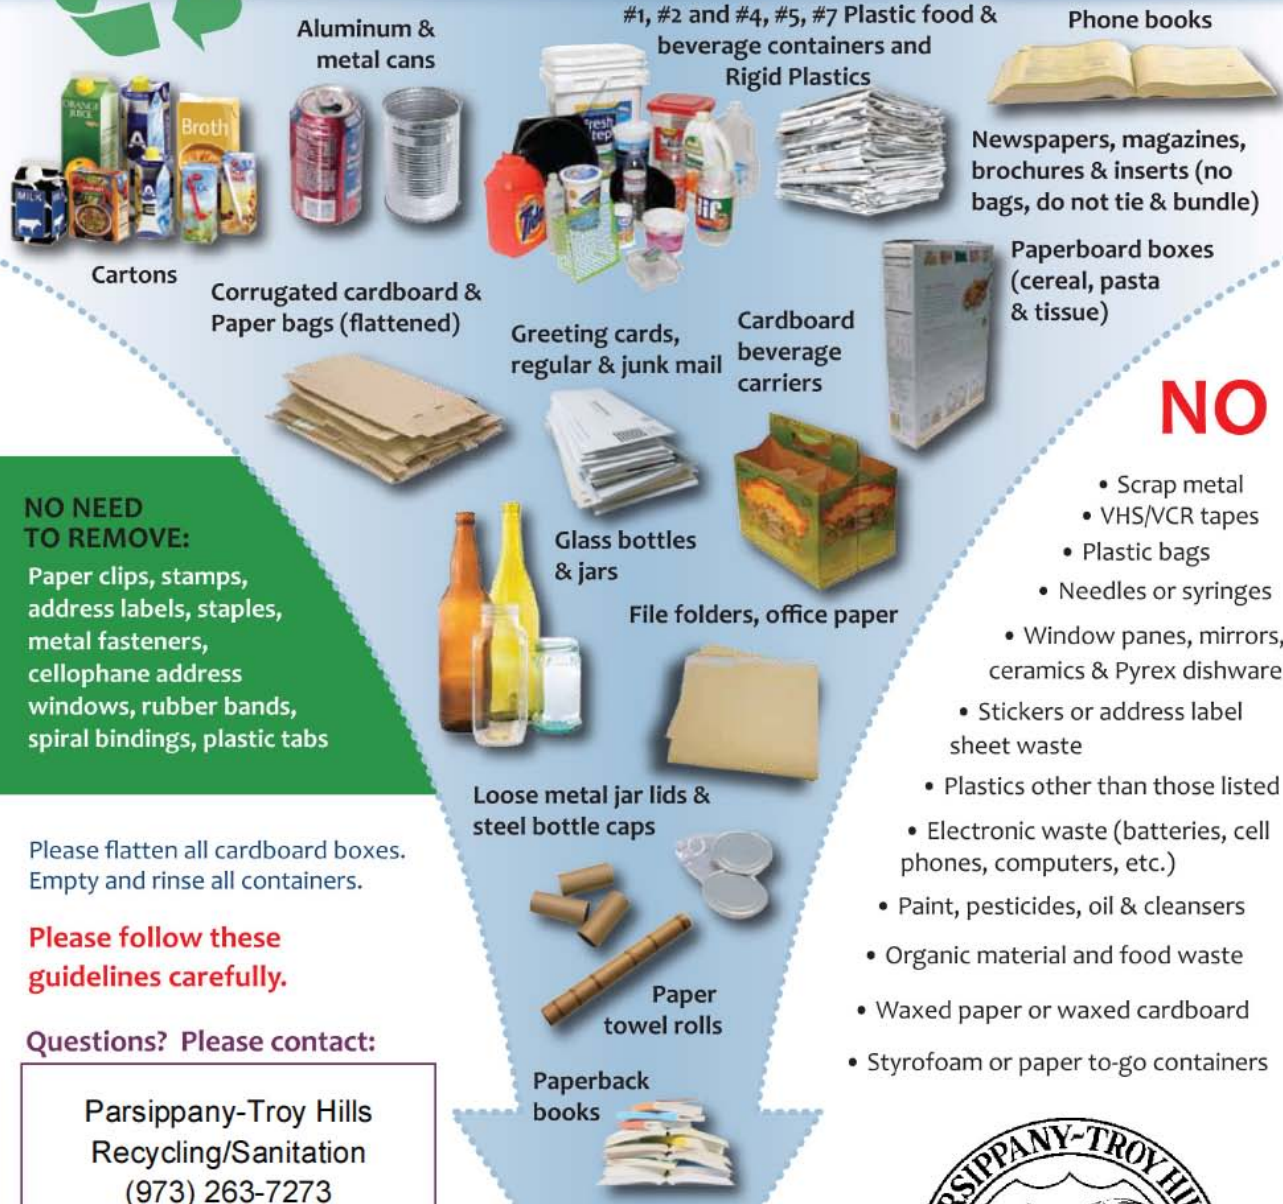

- Boxes/cartons which contained liquid and frozen food, such as soup boxed, drink boxes and milk/juice cartons
- Cardboard packaging for 6- or 12-packs of soda or beer

Due to a scheduling conflict with the MCMUA transfer station the pickup schedule for the weeks of December 18th, December 25th, and January 1st must be altered. Please follow the new pickup schedule.

Residential Guide to Single Stream Recycling

NO NEED TO REMOVE:

Paper clips, stamps, address labels, staples, metal fasteners, cellophane address windows, rubber bands, spiral bindings, plastic tabs

Please flatten all cardboard boxes. Empty and rinse all containers.